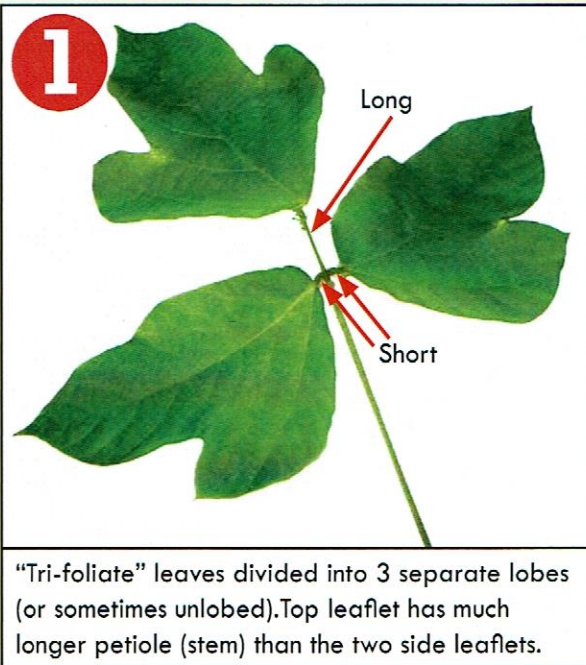

WANTED

KUDZU (*Pueraria montana* var. *lobata*)

Kudzu is a highly invasive perennial semi-woody vine, native to Asia, that was discovered growing in Massachusetts back in the 1980s. Since then, several small populations have been found across the eastern half of the state. At its peak, a kudzu vine can grow more than one foot in a single day. The vines climb over trees and fences, shading out other plants, and outcompeting and overgrowing native species, causing ecological and economic damage. Your help is needed to prevent this plant from becoming established in Massachusetts.

Please help us find, track, and control this invasive plant!

FOUR IDENTIFYING TRAITS:

Leaf shapes of other plants (these **do not** need to be reported):

If you find a plant with traits 1 **and** 2 (and either 3 **or** 4), note its location, take photos or a sample, and **REPORT IT**: