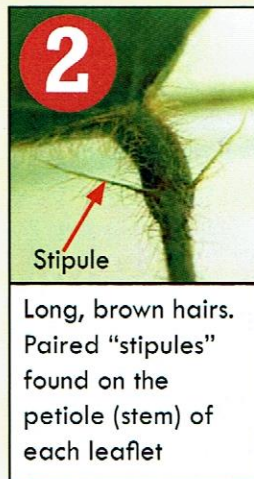

WANTED

KUDZU (*Pueraria montana* var. *lobata*)

Kudzu is a highly invasive perennial semi-woody vine, native to Asia, that was discovered growing in Massachusetts back in the 1980s. Since then, several small populations have been found across the eastern half of the state. At its peak, a kudzu vine can grow more than one foot in a single day. The vines climb over trees and fences, shading out other plants, and outcompeting and overgrowing native species, causing ecological and economic damage. Your help is needed to prevent this plant from becoming established in Massachusetts.

Please help us find, track, and control this invasive plant!

FOUR IDENTIFYING TRAITS:

Leaf shapes of other plants (these **do not** need to be reported):

If you find a plant with traits 1 **and** 2 (and either 3 **or** 4), note its location, take photos or a sample, and **REPORT IT**: